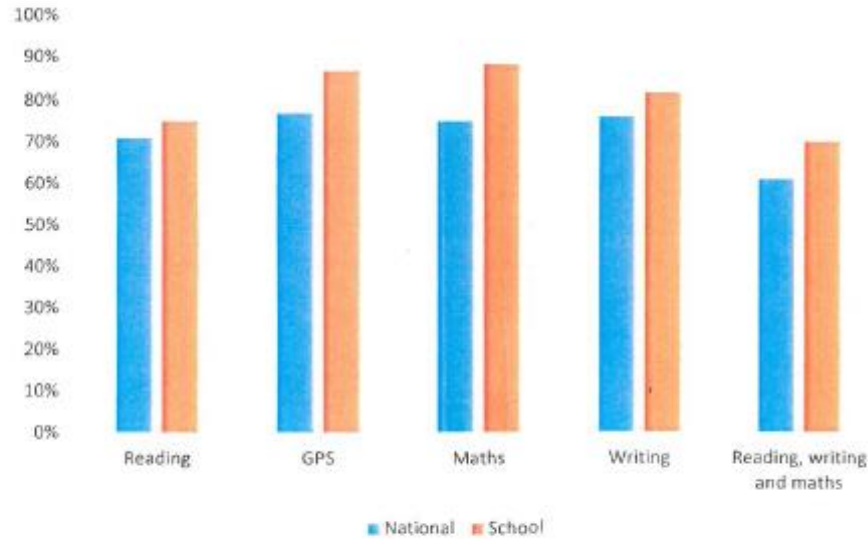

	Reading test		GPS test		Maths test		Writing TA	Reading, writing and maths
	Percentage reaching expected standard	Average scaled score	Percentage reaching expected standard	Average scaled score	Percentage reaching expected standard	Average scaled score	Percentage reaching expected standard	Percentage reaching expected standard
National	71%	104	77%	106	75%	104	76%	61%
School	75%	104.8	87%	106.9	88%	105.4	82%	70%
Difference (percentage points)	<b>4</b>	<b>0.8</b>	<b>10</b>	<b>0.9</b>	<b>13</b>	<b>1.4</b>	<b>6</b>	<b>9</b>

Pupils reaching expected standard

Average scaled score